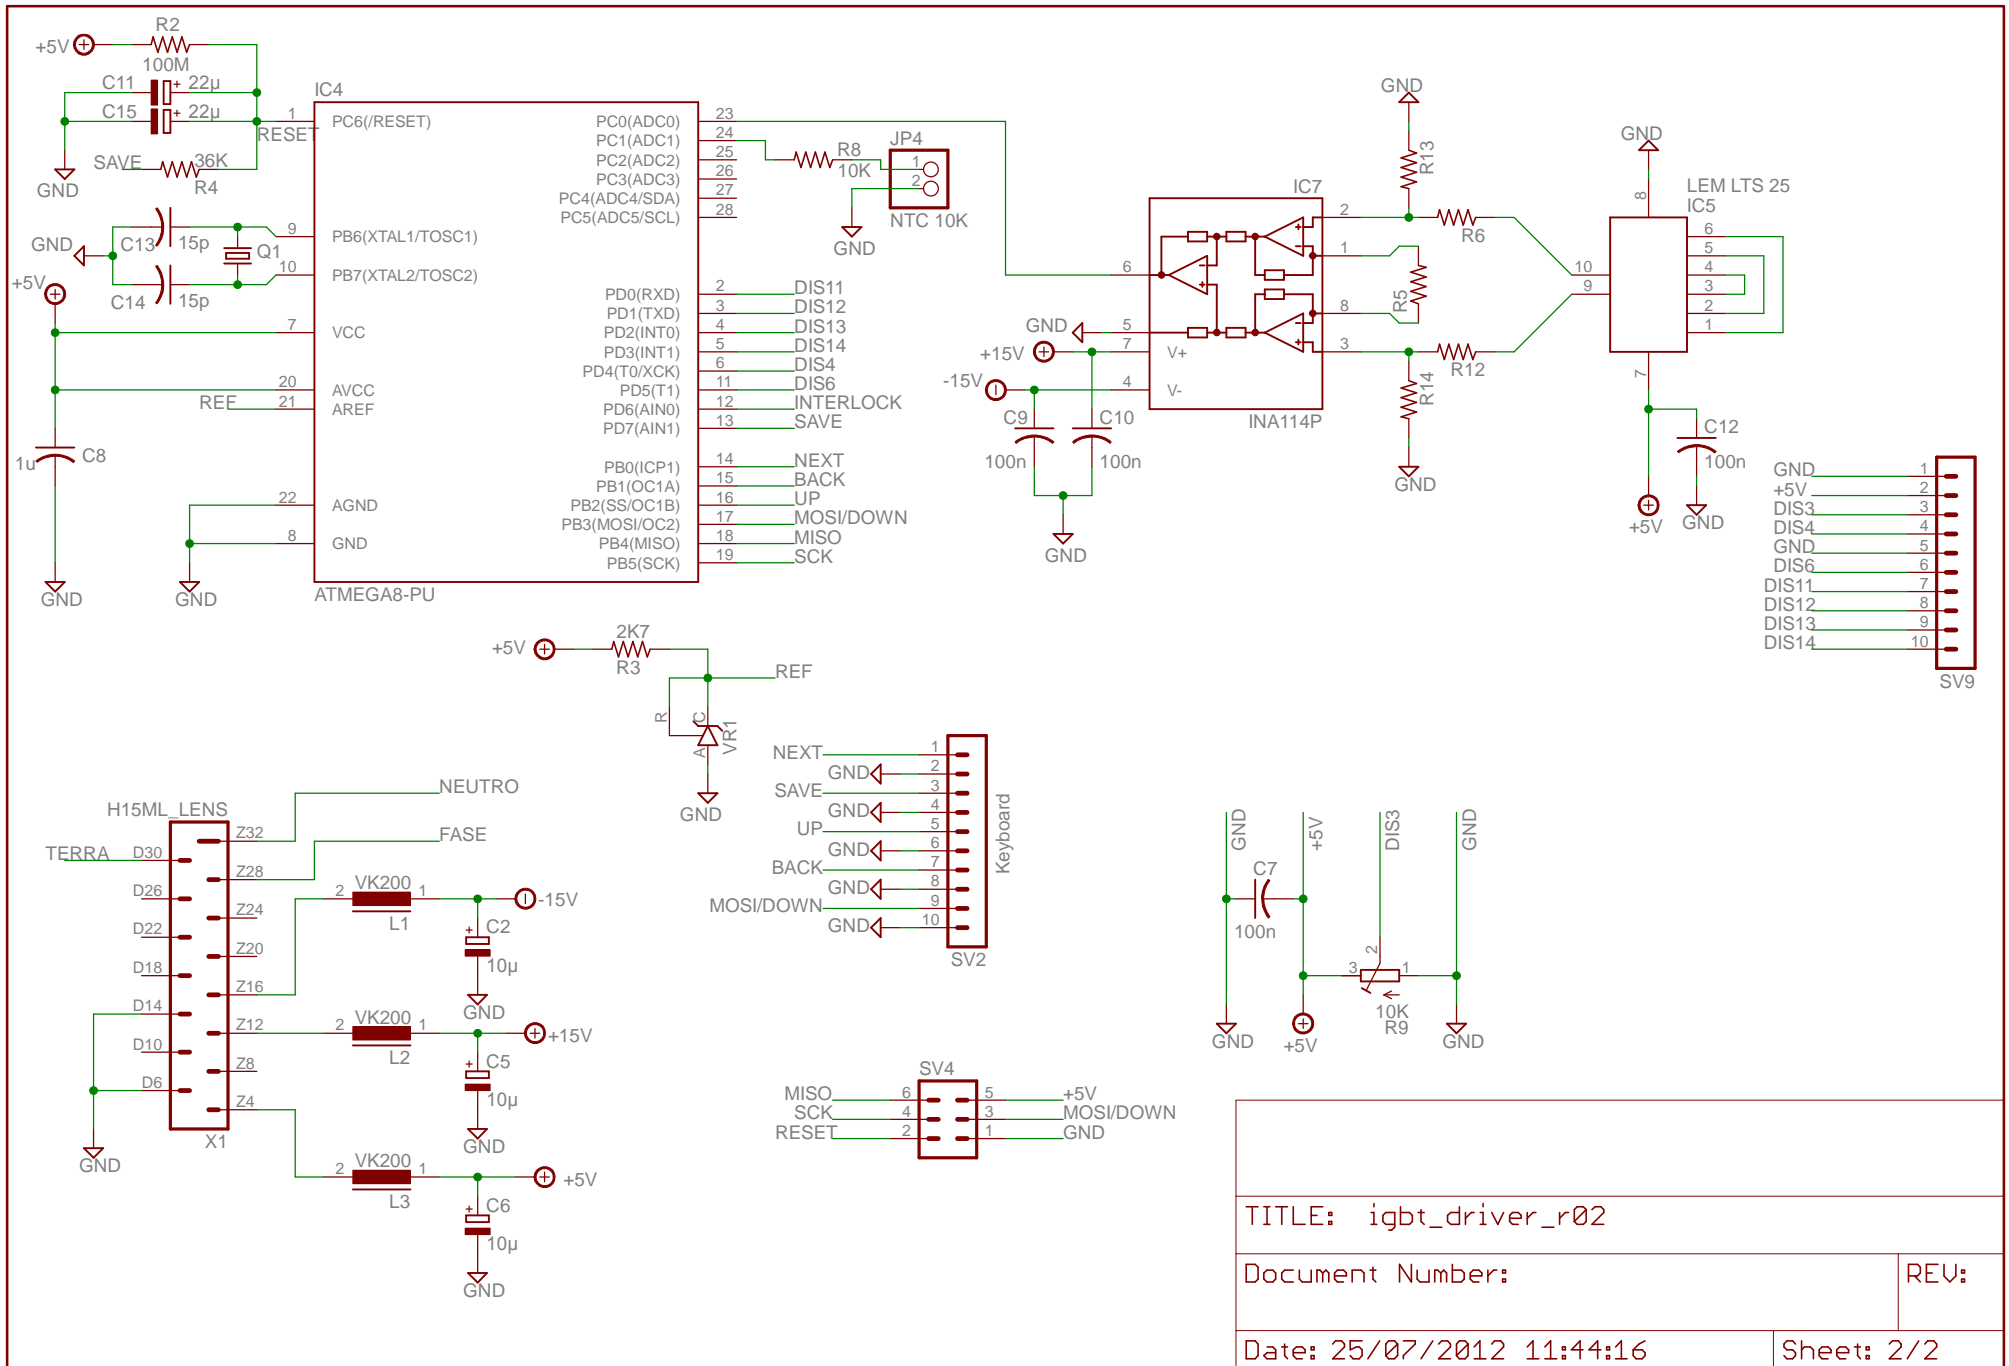

TITLE: igbt\_driver\_r02

Document Number:

REV:

Date: 25/07/2012 11:44:16

Sheet: 1/2

TITLE: igbt\_driver\_r02

Document Number:

REV: